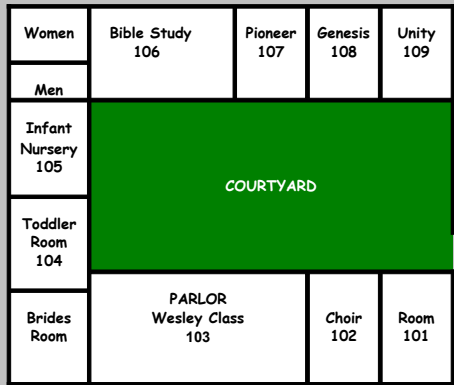

STUDENT MINISTRIES WING
2nd Floor

CHILDREN'S
EDUCATION WING
2nd Floor

Mountain Chapel United Methodist Church
2007